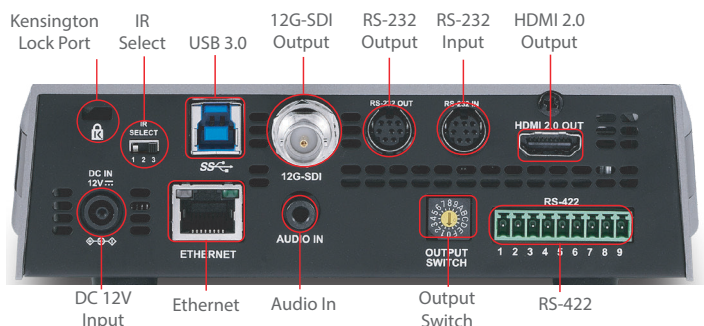

I/O CONNECTIONS

Distributor :

Hayamim Ava

Hayamim Ava Sdn Bhd
Lot 27, Jalan SBC 5, Sri Batu Caves Industrial Park,
68100, Batu Caves Selangor
Tel : 03- 6189 3213 email : sales@hayamim.com.my

www.MyLumens.com