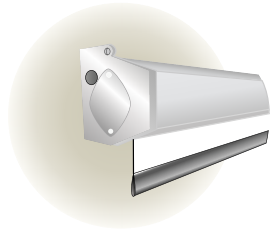

Targa

Motor-in-roller screen.

Ideal for lecture and conference rooms, classrooms and churches.

TARGA—for value and reliability. DRAPER's motor-in-roller design allows viewing surface to be centered in its one-piece white steel case for a trim, balanced appearance. The motor is mounted on special vibration insulators, so operating noise is dramatically reduced.

Choice of a conventional viewing surface: matt white, glass beaded, HIGH CONTRAST GREY, optional PANAMAX, AT1200 or AT GREY.

System Options

- **Extra Drop**—Up to 12' overall height, either surface color or black. (Surface color is standard for AV format, black for other formats.)
- **Black Masking Borders**—Borders are optional for AV format screens and standard for all other format screens.
- **Projected Mounting Brackets**—Provide a 6" clearance.
- **Ceiling Opening Trim Kit**—For ceiling-recessed installation. (See below.)
- **Control Options**—Refer to page 6.