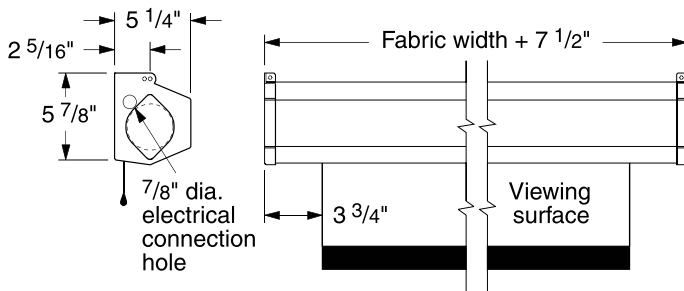

Choice of a conventional viewing surface: matt white, glass beaded, HIGH CONTRAST GREY, optional PANAMAX, AT1200 or AT GREY.

System Options

- **Extra Drop**—Up to 12' overall height, either surface color or black. (Surface color is standard for AV format, black for other formats.)
- **Black Masking Borders**—Borders are optional for AV format screens and standard for all other format screens.
- **Projected Mounting Brackets**—Provide a 6" clearance.
- **Ceiling Opening Trim Kit**—For ceiling-recessed installation. (See below.)
- **Control Options**—Refer to page 6.

Case Dimensions/Method of Installation

Hillcrest Baptist Church, Richmond, IN. Photography: Wayne Williams, Indianapolis, IN.

Dimensions & Data—Targa

Size H x W	Case Length	Net Wt. (lbs.)	Size H x W	Case Length	Net Wt. (lbs.)
AV Format					
50" x 50"	56½"	26	7' x 9'	115"	47
60" x 60"	66½"	30	9' x 9'	115"	49
70" x 70"	76½"	35	8' x 10'	127"	54
84" x 84"	90½"	40	10' x 10'	127"	58
72" x 96"	103"	44	9' x 12'	151"	61
96" x 96"	103"	45	12' x 12'	151"	74

Nominal Diagonal	Image Area H x W	Overall Size	Case Length	Net Wt. (lbs.)
NTSC Video Format (4:3)				
6'	42½" x 56½"	46½" x 59½"	56½"	30
7'	50" x 66½"	53½" x 69½"	76½"	35
100"	60" x 80"	64" x 83½"	90½"	40
10'	69" x 92"	73" x 96"	103"	44
11'	78" x 104"	83" x 108"	115"	47
150"	87" x 116"	92" x 120"	127"	54
15'	105" x 140"	109" x 144"	151"	61
200"	118" x 158"	123" x 162"	169"	77

HDTV Format (16:9)				
65"	31¾" x 56½"	43¾" x 59½"	66½"	29
73"	36" x 64"	48" x 69½"	76½"	34
82"	40½" x 72"	52½" x 74"	81"	36
92"	45" x 80"	57" x 83½"	90½"	40
106"	52" x 92"	64" x 96"	103"	44
119"	58" x 104"	62" x 108"	115"	46
133"	65" x 116"	69" x 120"	127"	54
161"	79" x 140"	84" x 144"	151"	70
184"	90" x 160"	95" x 164"	171"	77