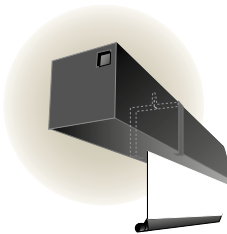

*Heavy-duty motorized screen for large audiences.
Ideal for auditoriums, lecture halls.*

The ROLLERAMIC comes in sizes through 20' x 20' or 25' diagonal to accommodate large presentations. All-wood case may be recessed in the ceiling or painted to match its surroundings. The viewing surface is concealed when not in use; lower it to any position at the touch of a switch. The direct drive module is mounted on rubber vibration insulators.

Your choice of a viewing surface: fiberglass matt white, glass beaded, HIGH CONTRAST GREY or optional PANAMAX viewing surface.

System Options

- **Extra Drop**—Up to 20' total screen height, either surface color or black.
- **Black Masking Borders**—Borders are optional for AV format screens and standard for all other format screens.
- **Triangular Shaped Steel Slat**—At bottom of projection surface. With screen recessed above ceiling, the triangular slat can be set to stop flush with the ceiling, for a clean installation.
- **Mounting Brackets**—Universal brackets for wall or ceiling mount included, made of 1/4" thick strap steel. Can also be installed above the ceiling line.
- **Control Options**—Refer to page 6.

Case dimensions—9½" high x 9½" wide. Hangers extend 2½" above case.

*Case will be 6" longer with PANAMAX viewing surface.

Rolleramic installation at Bumble & Bumble. Design & Installation: Glenn Polly, Videosonic. Photographer: © 2005 Bruce Katz. All located in New York City.